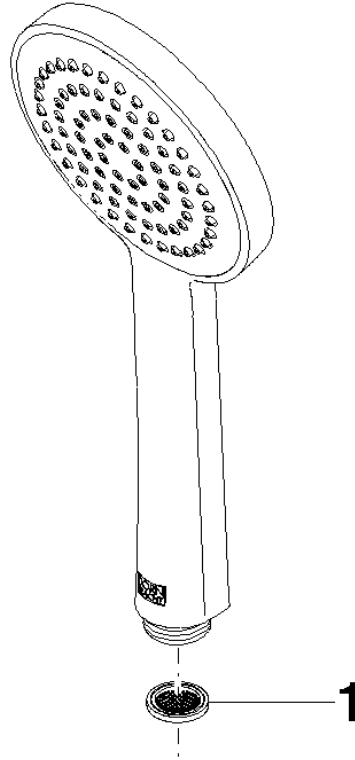

Individual components of this set

You need the following components for this set

TARA Showerpipe with shower thermostat 220 mm - Chrome

TARA

ST 050 304 8892

ST 050 304 8892

- COMPACT RAIN, max. flow rate 15 l/min (at 3 bar)
- with anti-scale system
- spray head Ø 100mm
- 1/2" connection

TARA Showerpipe with shower thermostat 220 mm - Chrome

TARA

ST 050 304 8892

TARA Showerpipe with shower thermostat 220 mm - Chrome

TARA

ST 050 304 8892

ST 050 304 8892

mm [inches]

Flow rate chart

Certificates

DVGW_DW-6517DN0129. WRAS_2009011. LGA_29981.

Spare parts list

No.	Item Number	Name	Quantity used	Delivery time
1	09 23 01 039 90	sieve	1	2

ST 050 304 8892

Fits: TARA, VAIA, META

- shower with fixed riser projection 452mm
- overhead shower: rain flow
- rain shower Ø 220 mm
- rain shower with anti-scale system
- max. rainshower flow 7 l/min
- rotary diverter with volume control and shut-off function
- slide-on rosettes Ø 70 mm
- height of fittings up to rain shower (bottom edge) 963mm
- height of fittings up to top edge of elbow 1267mm
- gauge 150 mm - 13 mm
- metal shower hose 1750mm with integrated anti-twist protection
- 1/2" connection
- slide bar
- Pipe diameter 23.5 mm
- quick clearing
- This product can help a building meet the requirements of Green Building Rating Systems, e.g. LEED®, BREEAM®, DGNB