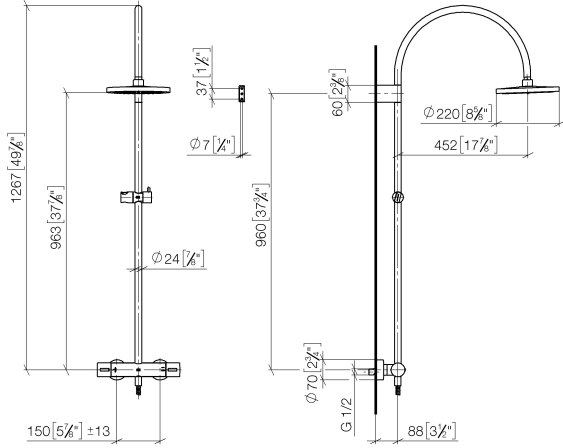

ST 050 304 8892

- shower with fixed riser projection 452mm
- Rain shower: PURE RAIN, max. flow rate 7 l/min (at 3 bar)
- rain shower Ø 220 mm
- rain shower with anti-scale system
- Hand shower: COMPACT RAIN, max. flow rate 15 l/min (at 3 bar)
- spray head Ø 100mm
- rotary diverter with volume control and shut-off function
- slide-on rosettes Ø 70 mm
- height of fittings up to rain shower (bottom edge) 963mm
- height of fittings up to top edge of elbow 1267mm
- gauge 150 mm - 13 mm
- metal shower hose 1750mm with integrated anti-twist protection
- 1/2" connection
- slide bar
- Pipe diameter 23.5 mm

- shower with fixed riser projection 452mm
- overhead shower: rain flow
- rain shower Ø 220 mm
- rain shower with anti-scale system
- max. rainshower flow 7 l/min
- rotary diverter with volume control and shut-off function
- slide-on rosettes Ø 70 mm
- height of fittings up to rain shower (bottom edge) 963mm
- height of fittings up to top edge of elbow 1267mm
- gauge 150 mm - 13 mm
- metal shower hose 1750mm with integrated anti-twist protection
- 1/2" connection
- slide bar
- Pipe diameter 23.5 mm
- quick clearing
- This product can help a building meet the requirements of Green Building Rating Systems, e.g. LEED®, BREEAM®, DGNB

Required miscellaneous

	Hand shower - Chrome	28 018 979-00
---	-----------------------------	---------------

TARA Showerpipe with shower thermostat 220 mm - Chrome

TARA

ST 050 304 8892

ST 050 304 8892

mm [inches]
M 1:10

Flow rate chart

Certificates

Belgaqua_21-032- WRAS_2204013. LGA_38737.
27_5.

ST 050 304 8892

Spare parts list

No.	Item Number	Name	Quantity used	Delivery time
1	90 12 05 092 20-00	shower	1	10
2	04 28 22 346 00-00	pipe	1	10
3	09 14 10 008 90	seal	1	2
4	90 17 11 150 00-00	holder	1	10
5	28 322 970-00	Metal shower hose 1/2" x 3/8" x 1750 mm - Chrome	1	2
6	12 570 970-00	Slide unit - Chrome	1	10
7	90 28 22 349 00-00	pipe	1	10
8	04 17 01 250 00-00	connection	1	10
9	90 17 33 015 00-00	handle	2	10
10	90 14 20 026 00 90	seal	1	2